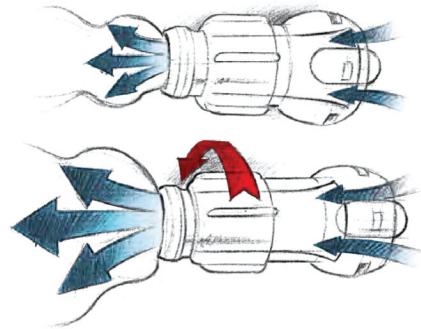

# UWE Jetstream Cross-Current Swim Jet System

UWE Jetstream  
Counter-Current  
Front Panel

FÜR FREUNDE VON AUSSERGEWÖHNLICHEM DESIGN IST UWE JETSTREAM  
OFT LIEBE AUF DEN ERSTEN BLICK.

FOR PEOPLE WITH A PASSION FOR REMARKABLE  
DESIGN, UWE JETSTREAM IS OFTEN LOVE AT FIRST SIGHT.

### FOR ATHLETICISM.

The UWE Jetstream Counter-Current System from Germany was inspired by the mussel, and even its appearance makes waves. Powered by a 4.5HP pump system, up to 18 litres-per-second can be pumped through its fully adjustable swivel nozzle, suitable for all level of swimmers.

### FOR AESTHETIC.

We believe UWE Jetstream Counter-Current System front panel is beautiful to be part of your swimming pool. Its elegant chrome finishing and simplicity design will be the master stroke for any swimming pool.

The swivel nozzle is fully adjustable with the intensity of the flow can be fully regulated – in either direction.