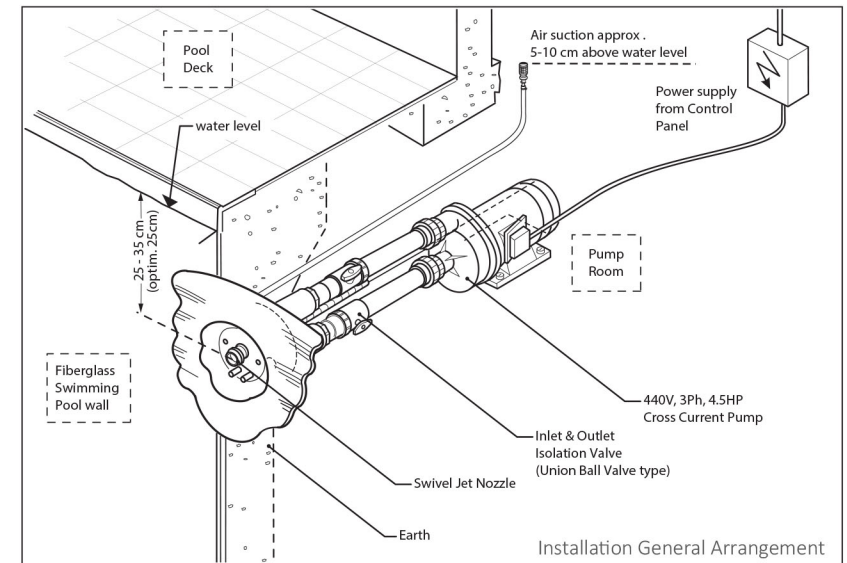

The swivel nozzle is fully adjustable with the intensity of the flow can be fully regulated – in either direction.

### FOR AIR BUBBLE BATHS AND MESSAGES.

With UWE Jetstream you can do far more than just try your strength at swimming. Turn the knob and the thrusting flow from the nozzle changes to a soft shower of bubbles. Use the massage hose and the back jet to loosen up tense muscles and relax exactly those parts of your body which need it most. Or turn the pressure down to half power and stand right in front of the nozzle for a powerful all-over massage.

## TECHNICAL SPECIFICATIONS

Brand & Origin	UWE Jetstream, Made in Germany
Installation	Concealed at swimming pool wall
Pump System Capacity	4.5HP (3,550 W)
Power Supply	440 V / 50Hz / 3 Ph
Flow rate	18 liter-per-second
Nozzle	Swivel Jet Nozzle
Adjustable & tiltable nozzle	YES
Air bubble bath	YES
Adjustable air flow	YES