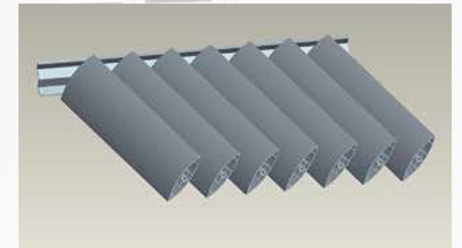

Hydro One Picola consists of an outdoor roof structure that is completely made of aluminum which fuels its sturdiness and strength, designed to form an intelligent open roof system. The 'intelligence' in its roof system is by virtue of the flexibility of the aluminum blades which offers zero limitations in their direction of folding and unfolding, allowing you to be in control of the amount of sunlight penetration or shielding yourself from harsh and unfavorable weather conditions.

In conjunction to its ability to allow or block weather conditions into its space, the Hydro One Picola also features a unique gutter system to channel rainwater safely away through the opening of the post without causing undesired splashes. Now, you can always unwind and relax whenever and whatever the weather is like.

Roof Blade angle fully closed. Efficiently block the rain.

Roof Blade angle Semi fully open, a total block of sunlight but with ventilation.

Roof Blade angle fully open, allowing for maximum ventilation.