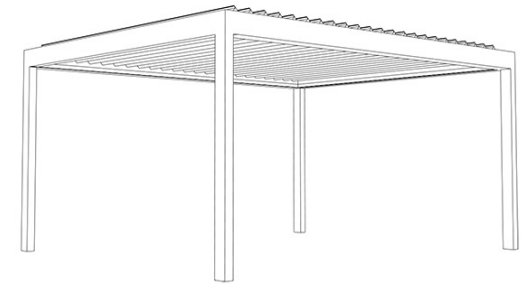

FREESTANDING