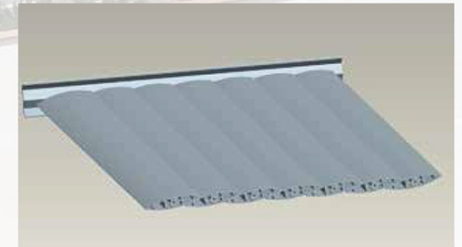

Features :

- Guaranteed rust-proof and built to last.
- Protection from UV Sunlight.
- Protection from rain.
- Yet allowing air flows for better ventilation.
- Automation. In-built with the opening and closure of the roof blade is fully operated by remote control

Roof Blade angle fully closed. Efficiently block the rain.