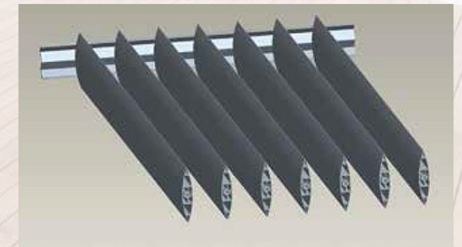

Hydro One Picola consists of an outdoor roof structure that is completely made of aluminum which fuels its sturdiness and strength, designed to form an intelligent open roof system. The 'intelligence' in its roof system is by virtue of the flexibility of the aluminum blades which offers zero limitations in their direction of folding and unfolding, allowing you to be in control of the amount of sunlight penetration or shielding yourself from harsh and unfavorable weather conditions.

Roof Blade angle fully closed. Efficiently block the rain.

Roof Blade angle Semi fully open, a total block of sunlight but with ventilation.

Roof Blade angle fully open, allowing for maximum ventilation.